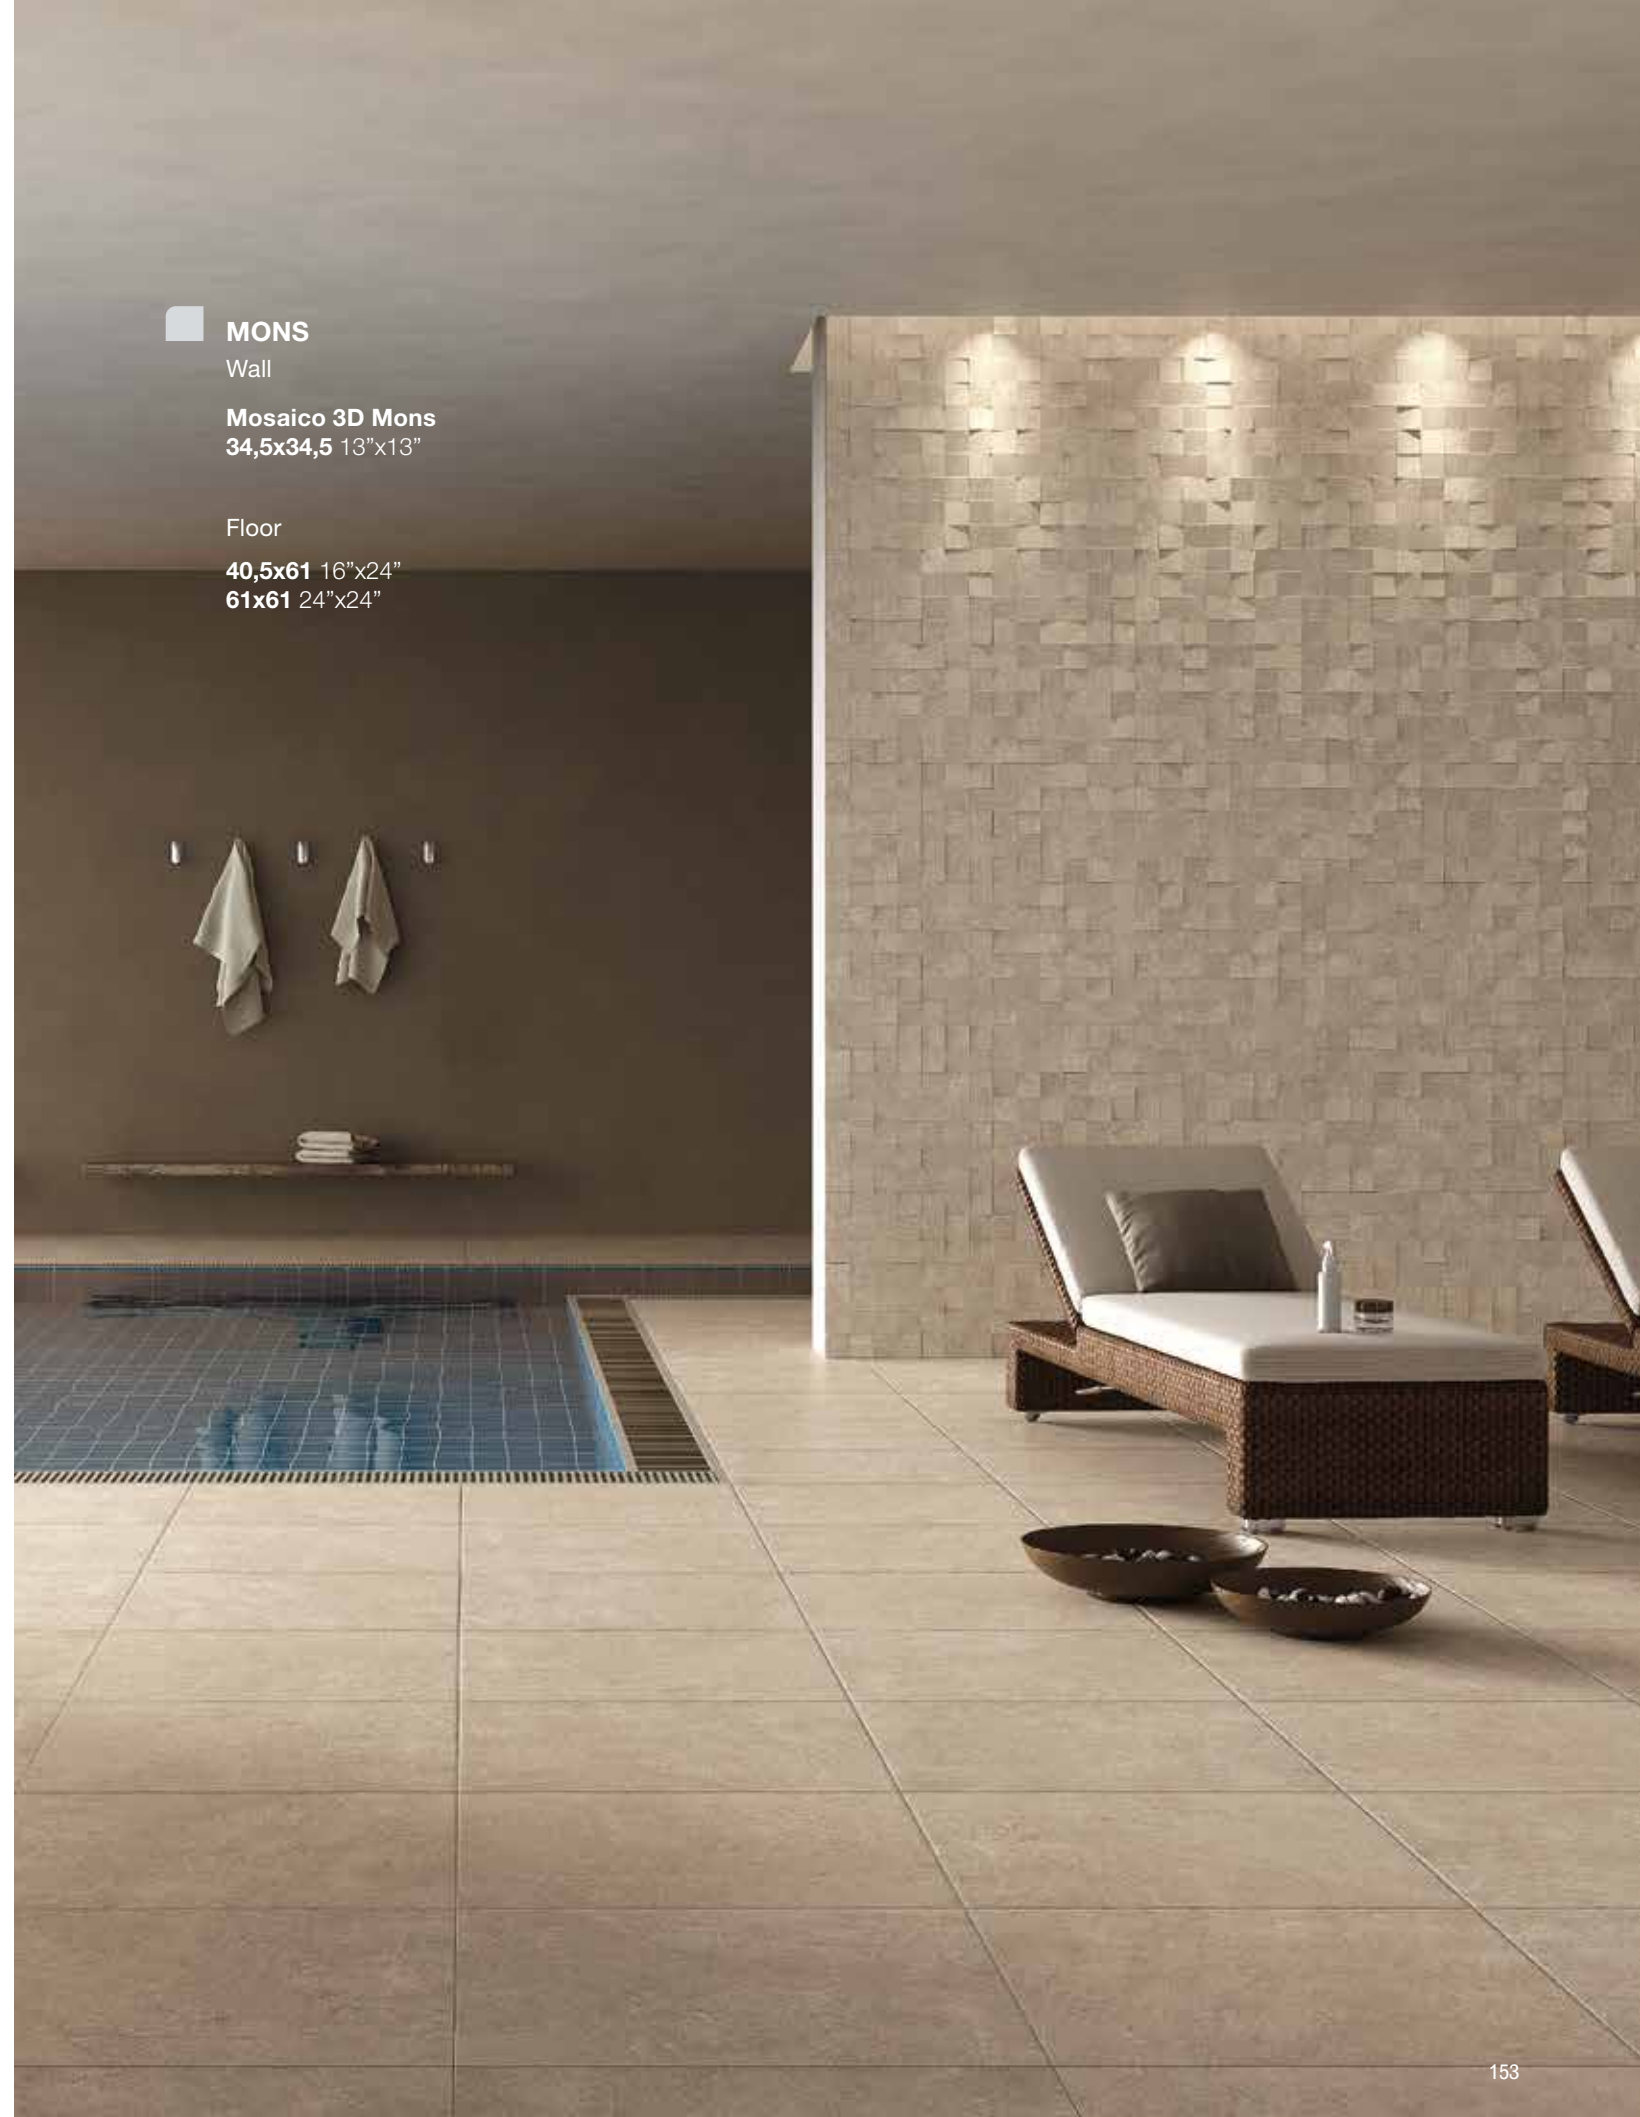

GRAND PLACE

NAMUR

Wall

Mosaico 3D Namur
34,5x34,5 13"x13"

Floor

61x61 24"x24"

MONS

Wall